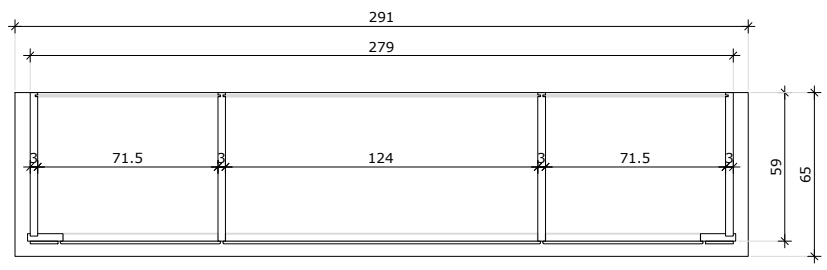

Modello VENEZIANO - 4 Ante

250
236
8
6