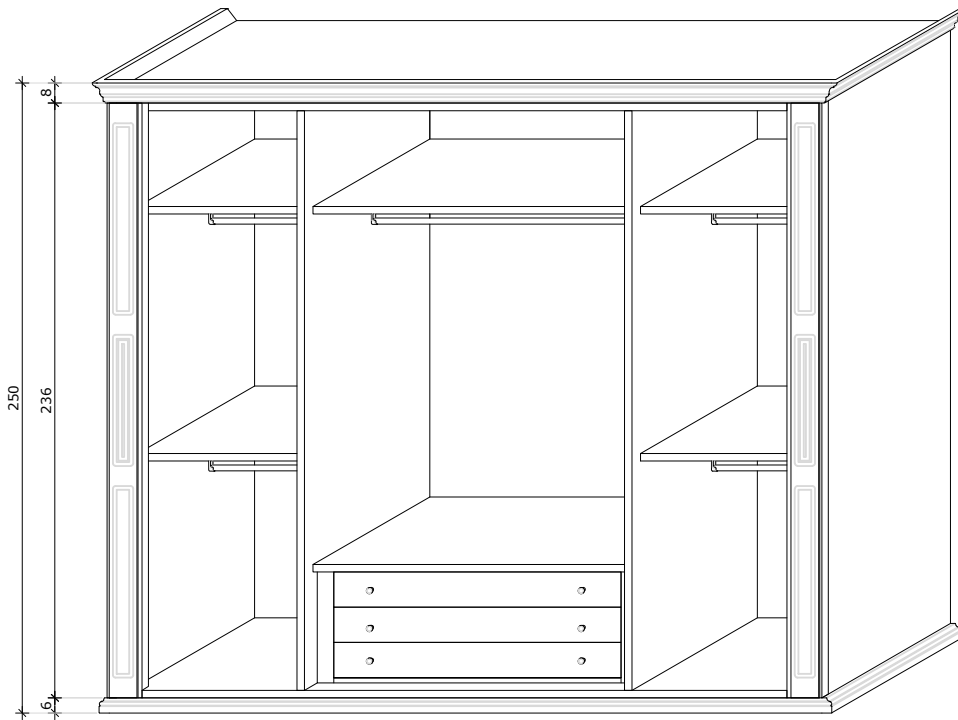

Modello VENEZIANO - 4 Ante

250
236
8
6