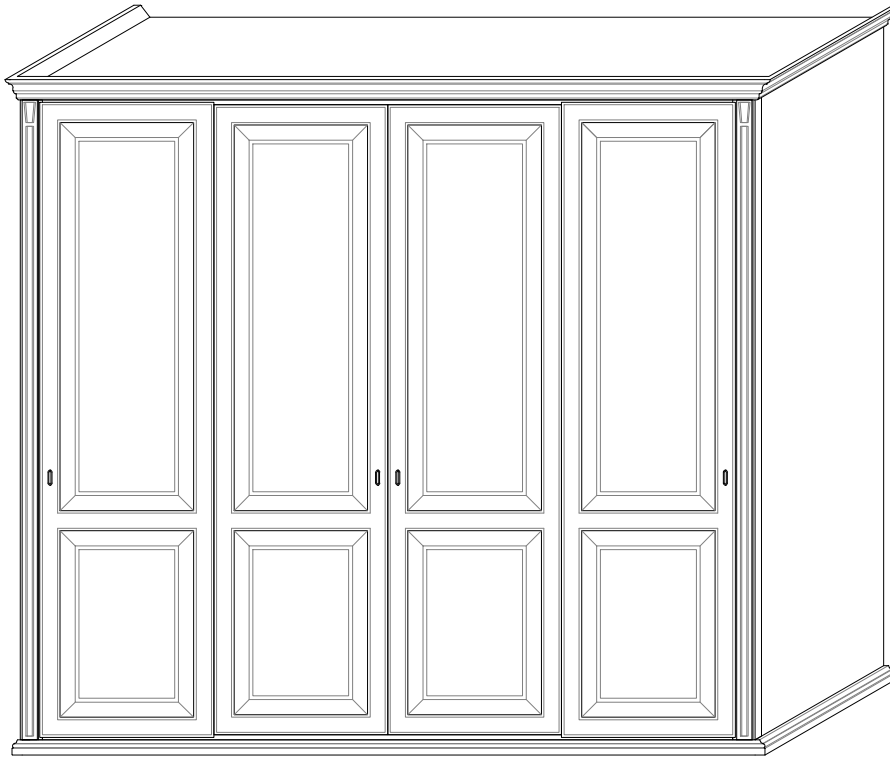

ModelloMIRO' - 4 Ante Scorrevole Interno