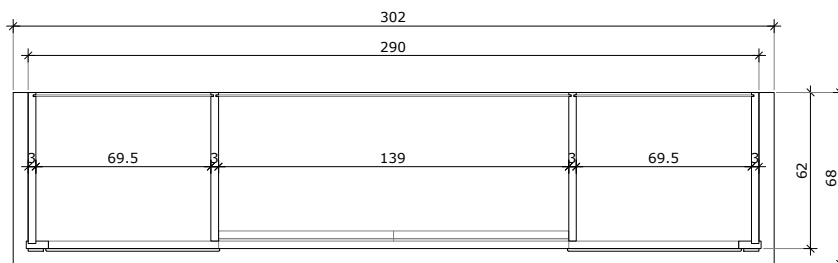

ModelloMIRO' - 4 Ante Scorrevole Interno