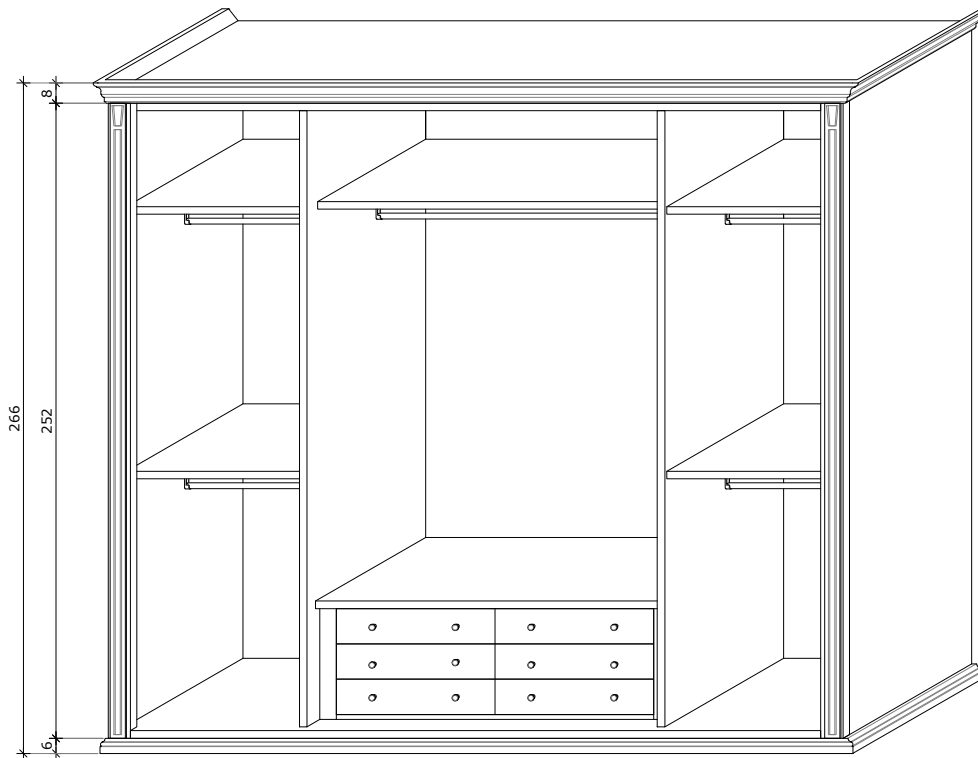

ModelloMIRO' - 4 Ante Scorrevole Interno