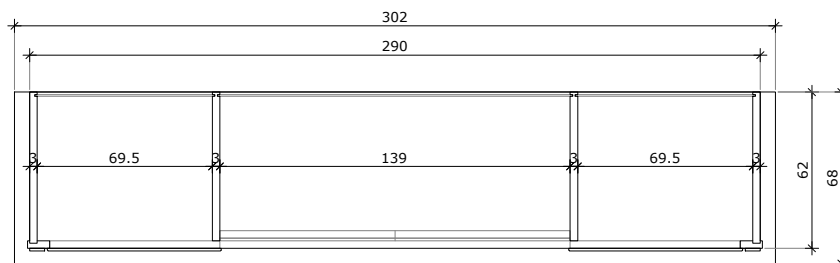

Modello TIBERIO - 4 Ante Scorrevole Interno

This drawing is the property of Mobilificio Valdichiana S.R.L. It can not be reproduced or transmitted to third parties without the explicit authorization of the same. Each piece is the result of the experienced hands of our carvers this makes our products unique and different from each other. Please note that, depending on the material and the craftsmanship, the dimension may vary slightly.