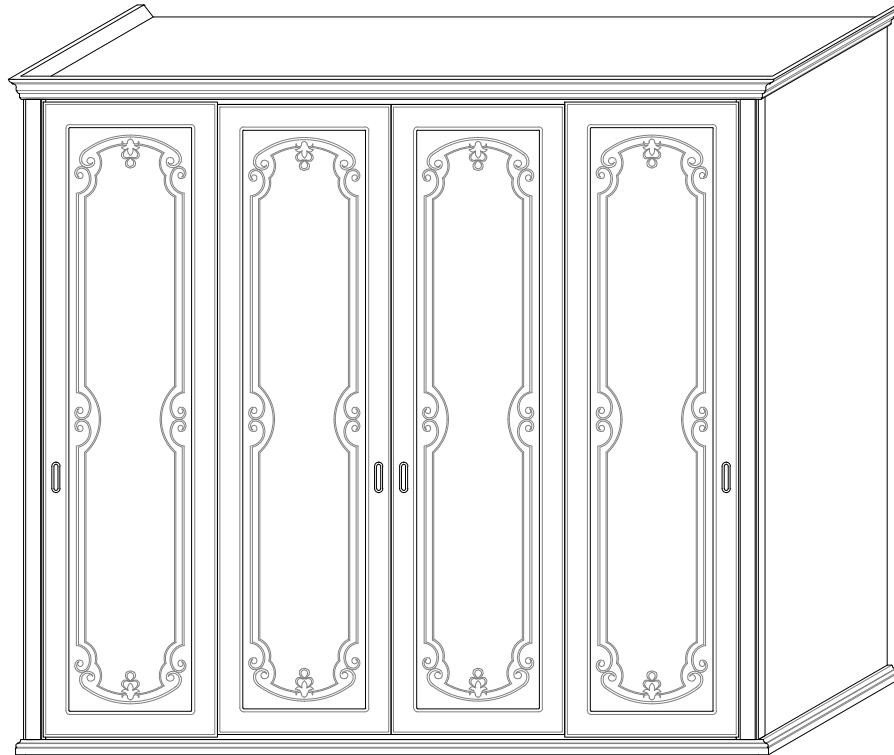

Modello TIBERIO - 4 Ante Scorrevole Interno

This drawing is the property of Mobilificio Valdichiana S.R.L. It can not be reproduced or transmitted to third parties without the explicit authorization of the same. Each piece is the result of the experienced hands of our carvers this makes our products unique and different from each other. Please note that, depending on the material and the craftsmanship, the dimension may vary slightly.