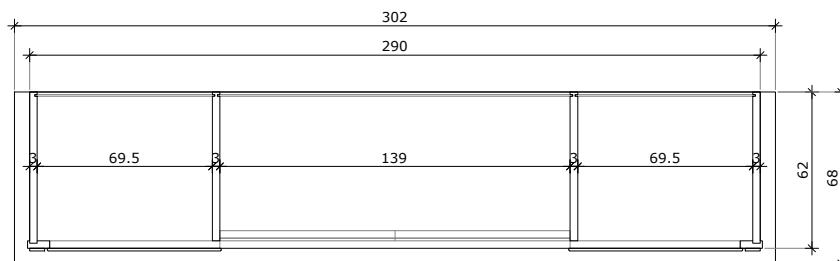

Modello TIBERIO - 4 Ante Scorrevole Interno

This drawing is the property of Mobilificio Valdichiana S.R.L. It can not be reproduced or transmitted to third parties without the explicit authorization of the same. Each piece is the result of the experienced hands of our carvers this makes our products unique and different from each other. Please note that, depending on the material and the craftsmanship, the dimension may vary slightly.